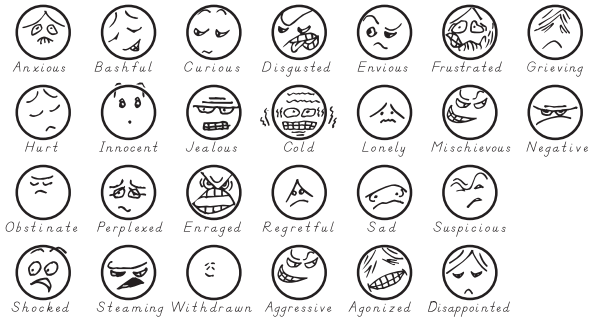

Dashes with Rules: ABCDEF0HIJ...MQR, abcde

EFI Count Dots on Numbers

| 2 3 4 5 6 7 8 9

Emo-faces

alphabet lowercase

ALPHABET UPPERCASE

Numbers (0-8)

Emo-faces No Words