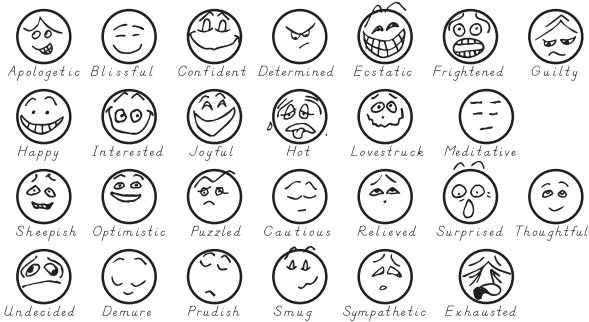

Dashes with Rules: ABCDEF0HIJ...MQR, abcde

EFI Count Dots on Numbers

| 2 3 4 5 6 7 8 9

Emo-faces

alphabet lowercase

ALPHABET UPPERCASE

Numbers (0-8)

Emo-faces No Words